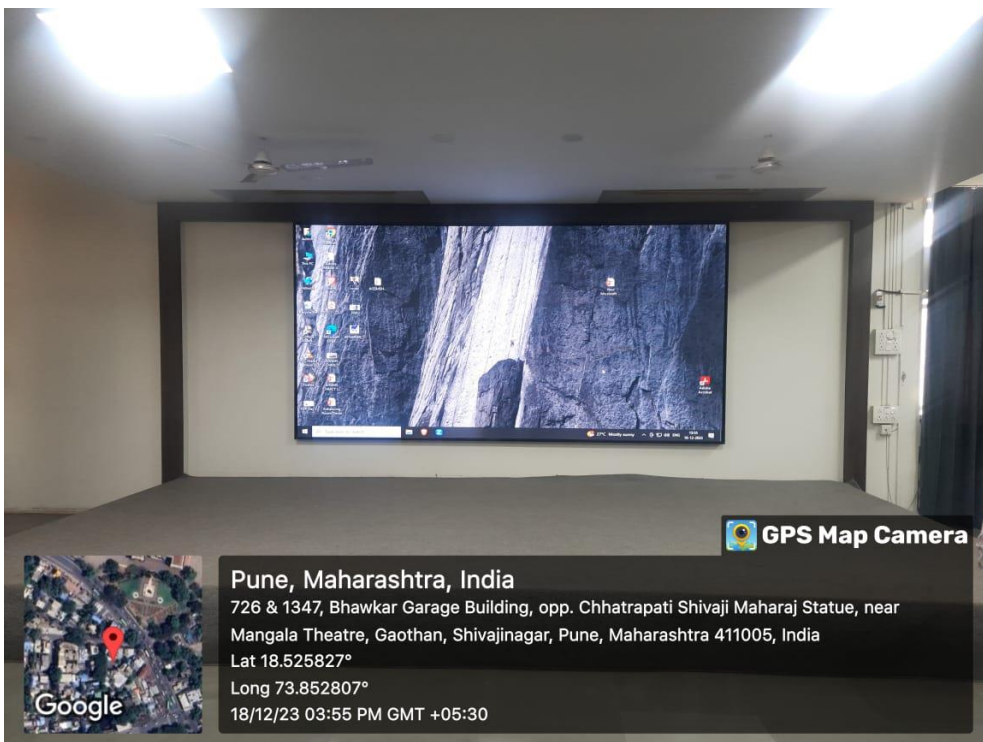

4. Restaurant software, IDS 6.5, installed in the computer lab

5. Library Software SLIM 21 & D SPACE digital repository.

7. Seminar Hall, well-equipped audio-visual system

Examination Software

The screenshot displays the 'onFees.com - Exam Portal' interface. The browser address bar shows 'exam.onfees.com/manageStudents'. The page header includes 'Support AISSMS HM college 2022-2023' and a user profile icon. A left sidebar contains navigation options: 'Manage Students', 'Manage Subjects', 'Manage Users', 'Institute Setup', 'Examination', and 'Seating Arrangement'. The main content area features tabs for 'Add Students', 'All Students', and 'Divisions'. Below these tabs, there are filters for 'All' and 'AISSMS'. A 'Courses' section displays three course cards: 'BACHELOR OF SCIENCE IN HOSPITALITY STUDIES(BSc. H.S.)', 'BACHELOR OF HOTEL MANAGEMENT AND CATERING TECHNOLOGY (BHMCT)', and 'MSCHS'. The Windows taskbar at the bottom shows the search bar, application icons, and system tray information including '28°C Mostly cloudy', '14:48', and '22-12-2023'.