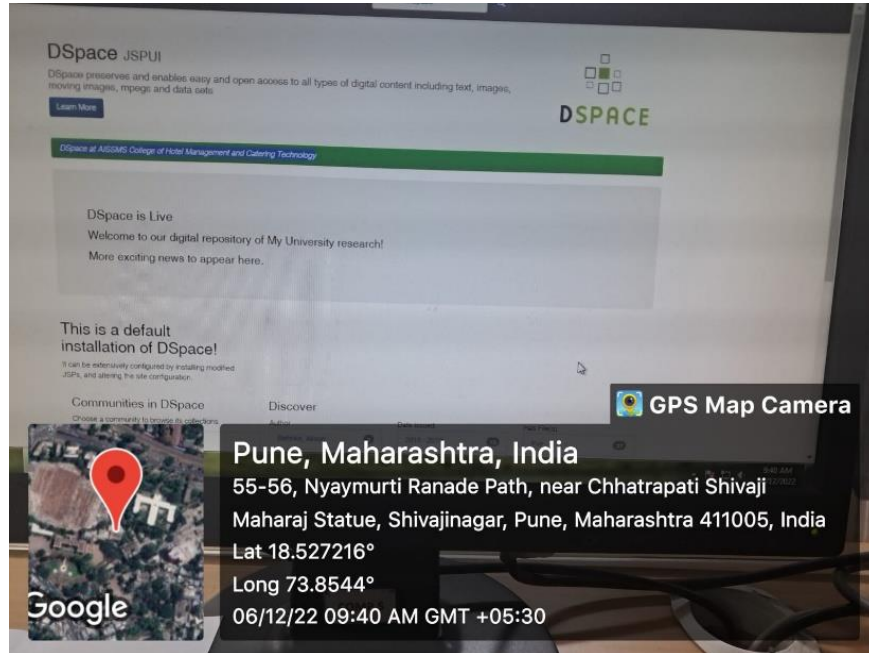

4. Restaurant software, IDS 6.5, installed in the computer lab

5. Library Software SLIM 21 & D SPACE digital repository.

7. Seminar Hall, well-equipped audio-visual system

Examination Software

The screenshot displays the 'onFees.com - Exam Portal' interface. The browser address bar shows 'exam.onfees.com/manageStudents'. The page header includes 'Support AISSMS HM college 2022-2023' and a user profile icon. A left sidebar contains navigation options: 'Manage Students', 'Manage Subjects', 'Manage Users', 'Institute Setup', 'Examination', and 'Seating Arrangement'. The main content area features tabs for 'Add Students', 'All Students', and 'Divisions'. Below these tabs, there are filters for 'All' and 'AISSMS'. A 'Courses' section displays three course cards: 'BACHELOR OF SCIENCE IN HOSPITALITY STUDIES(BSc. H.S.)', 'BACHELOR OF HOTEL MANAGEMENT AND CATERING TECHNOLOGY (BHMCT)', and 'MSCHS'. The Windows taskbar at the bottom shows the search bar, application icons, and system tray information including '28°C Mostly cloudy', '14:48', and '22-12-2023'.