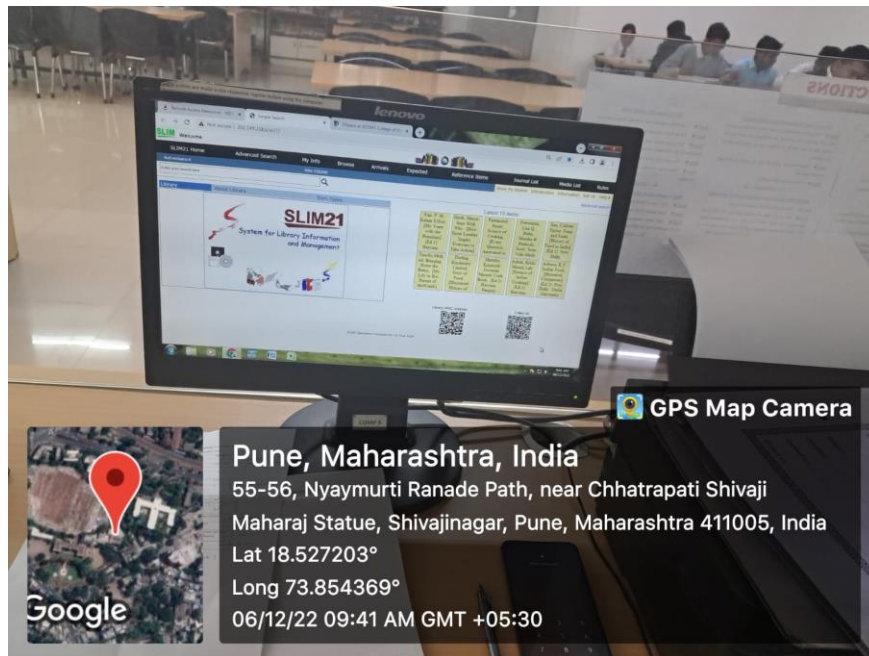

Sonali J

PRINCIPAL

**AISSMS COLLEGE OF HOTEL MANAGEMENT
AND CATERING TECHNOLOGY, PUNE-5.**

6. ERP Akron Systems

The screenshot shows a web browser displaying the AISSMS ERP dashboard. The page title is "AISSMS, College of Hotel Management & Catering Technology, Pune". The dashboard includes a sidebar menu with options like "DASHBOARD", "MY PROFILE", "OFFICER MASTER", "ACCOMMODATION MASTER", "ACADEMIC MASTER", "INFRASTRUCTURE MASTER", "FINANCIAL MASTER", "ESTABLISHMENT", "STAFFING", "CLIFFORDS", "FILES", "TRAINING ENROLLMENT", and "LINK". The main content area features a "THOUGHT OF THE DAY" section with four cards: "786 ACTIVE STUDENTS", "94 ACTIVE EMPLOYEES", "3 ACTIVE COURSES", and "119 ALUMNI STUDENTS". Below this is a "WELCOME" section for a user named "Ms. Kavita Palkar" and a "BIRTHDAY" section for "KASHID DEVI PRALHAD" and "KOTHARI MOHI LUSHAR". A "GPS Map Camera" icon is visible in the bottom right corner.

4. Restaurant software, IDS 6.5, installed in the computer lab

5. Library Software SLIM 21 & D SPACE digital repository.

7. Seminar Hall, well-equipped audio-visual system

Examination Software

The screenshot displays the 'onFees.com - Exam Portal' interface. The browser address bar shows 'exam.onfees.com/manageStudents'. The page header includes 'Support AISSMS HM college 2022-2023' and a user profile icon. A left sidebar contains navigation options: 'Manage Students', 'Manage Subjects', 'Manage Users', 'Institute Setup', 'Examination', and 'Seating Arrangement'. The main content area features tabs for 'Add Students', 'All Students', and 'Divisions'. Below these tabs, there are filters for 'All' and 'AISSMS'. A 'Courses' section displays three course cards: 'BACHELOR OF SCIENCE IN HOSPITALITY STUDIES(BSc. H.S.)', 'BACHELOR OF HOTEL MANAGEMENT AND CATERING TECHNOLOGY (BHMCT)', and 'MSCHS'. The Windows taskbar at the bottom shows the search bar, application icons, and system tray information including '28°C Mostly cloudy', '14:48', and '22-12-2023'.