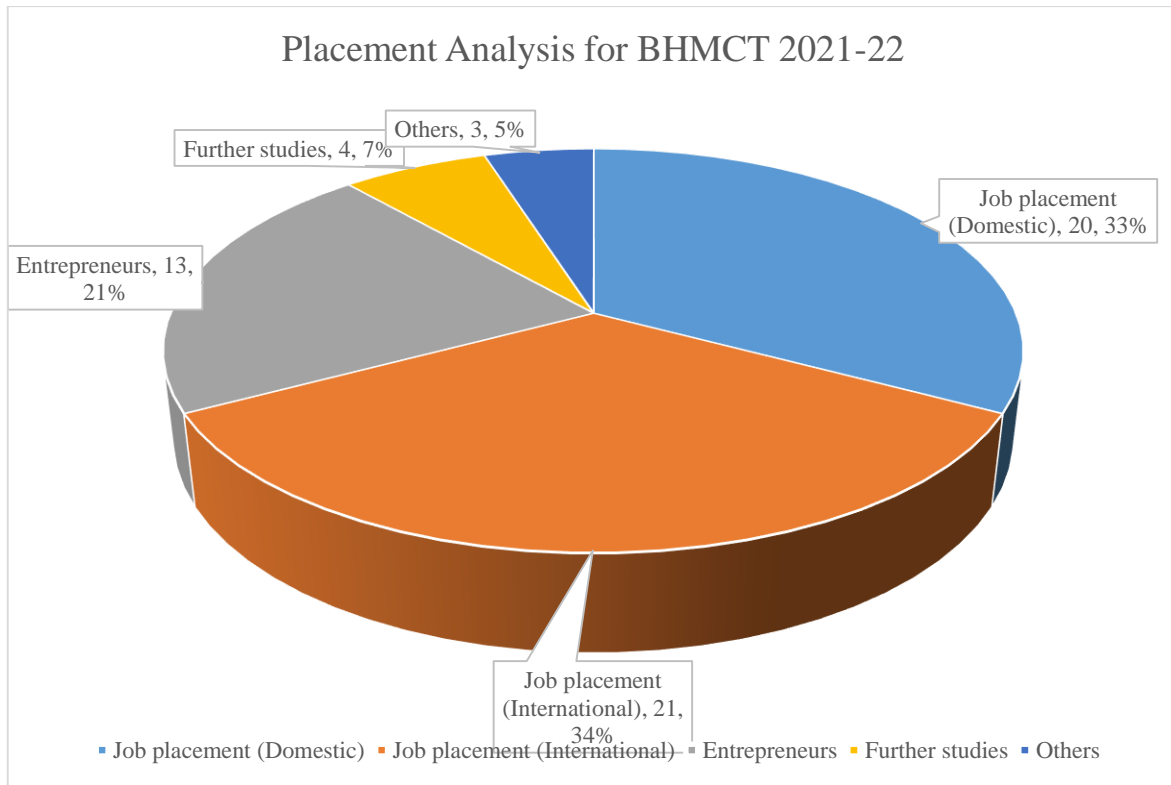

Placement Analysis for BHMCT 2021-22	
Particulars	Numbers
Batch strength	61
Job placement (Domestic)	20
Job placement (International)	21
Entrepreneurs	13
Further studies	4
Others	3

Prepared By
Ms. Chhavi Sahai

Checked By
Dr. Sameer Diwanji

Principal
Dr. Sonali Jadhav

Placement Analysis for BSc HS 2021-22	
Particulars	Numbers
Batch strength	115
Job placement (Domestic)	53
Job placement (International)	23
Entrepreneurs	12
Further studies	12
Others	15