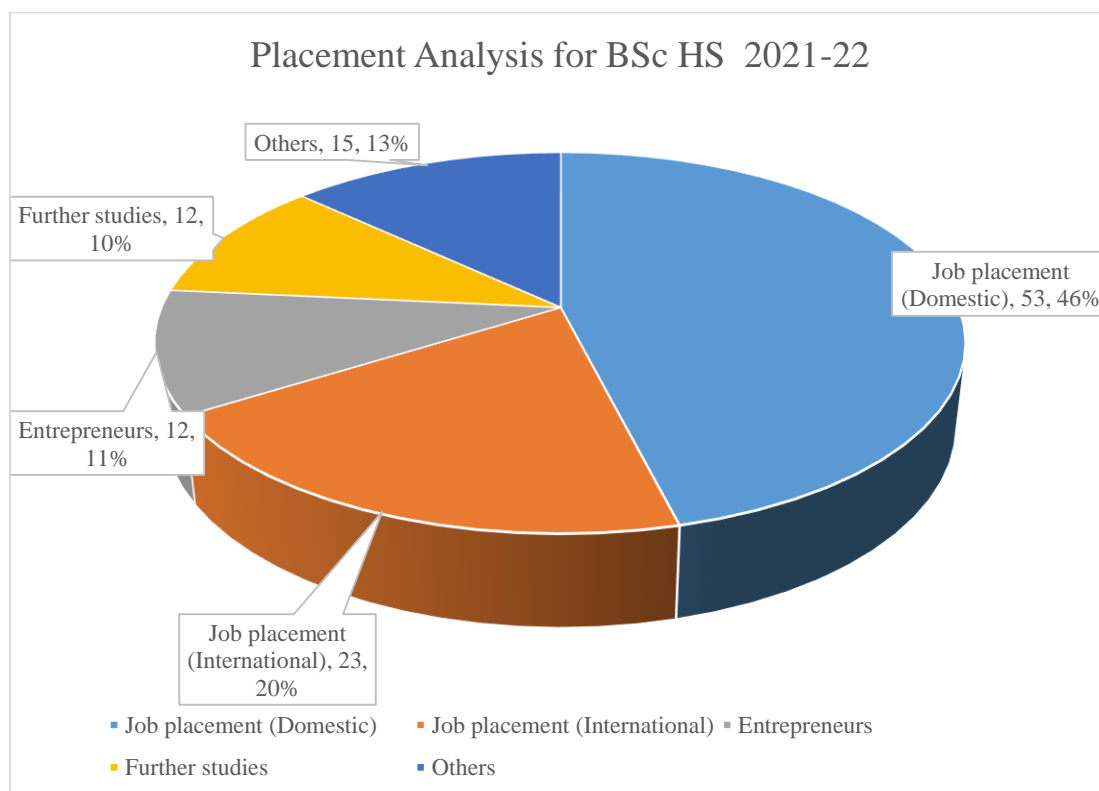

Placement Analysis for BHMCT 2021-22	
Particulars	Numbers
Batch strength	61
Job placement (Domestic)	20
Job placement (International)	21
Entrepreneurs	13
Further studies	4
Others	3

Prepared By
Ms. Chhavi Sahai

Checked By
Dr. Sameer Diwanji

Principal
Dr. Sonali Jadhav

Placement Analysis for BSc HS 2021-22	
Particulars	Numbers
Batch strength	115
Job placement (Domestic)	53
Job placement (International)	23
Entrepreneurs	12
Further studies	12
Others	15