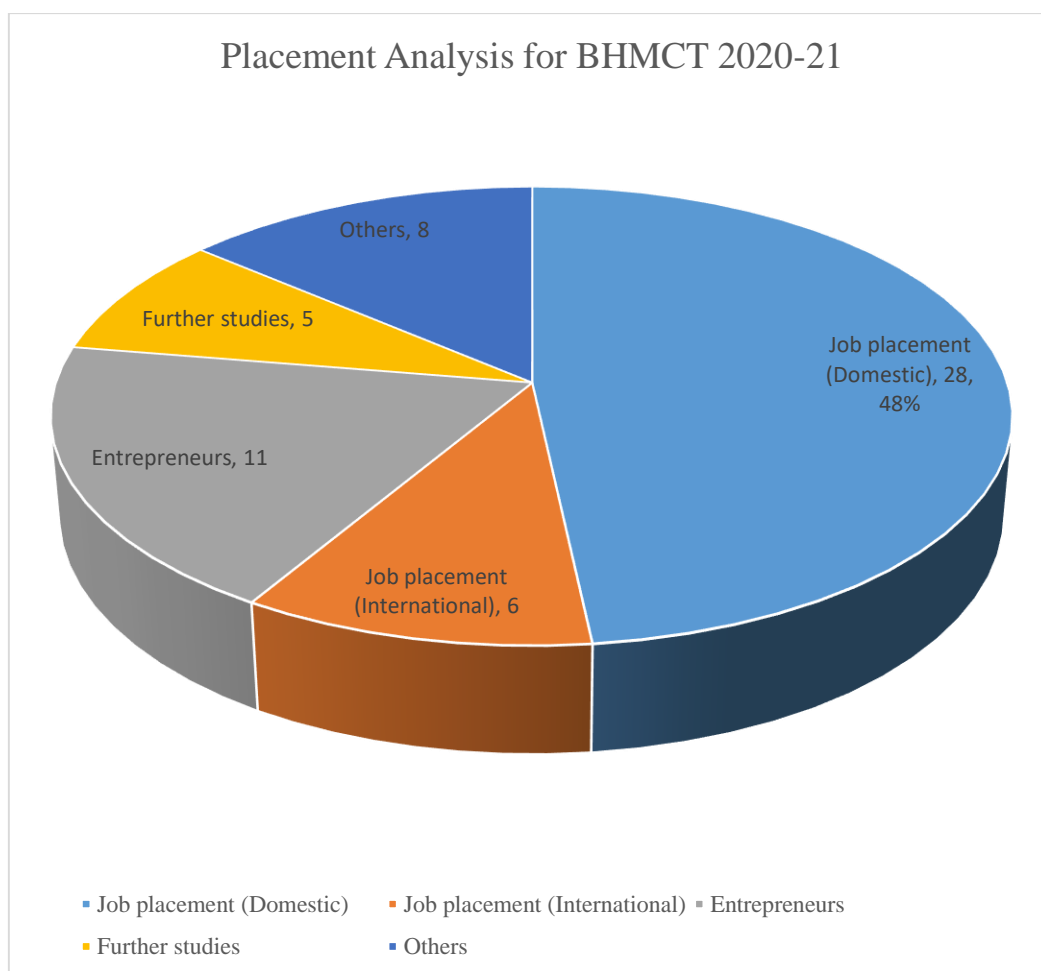

Placement Analysis for BHMCT 2020-21	
Particulars	Numbers
Batch strength	58
Job placement (Domestic)	28
Job placement (International)	6
Entrepreneurs	11
Further studies	5
Others	8

Prepared By
Ms. Chhavi Sahai