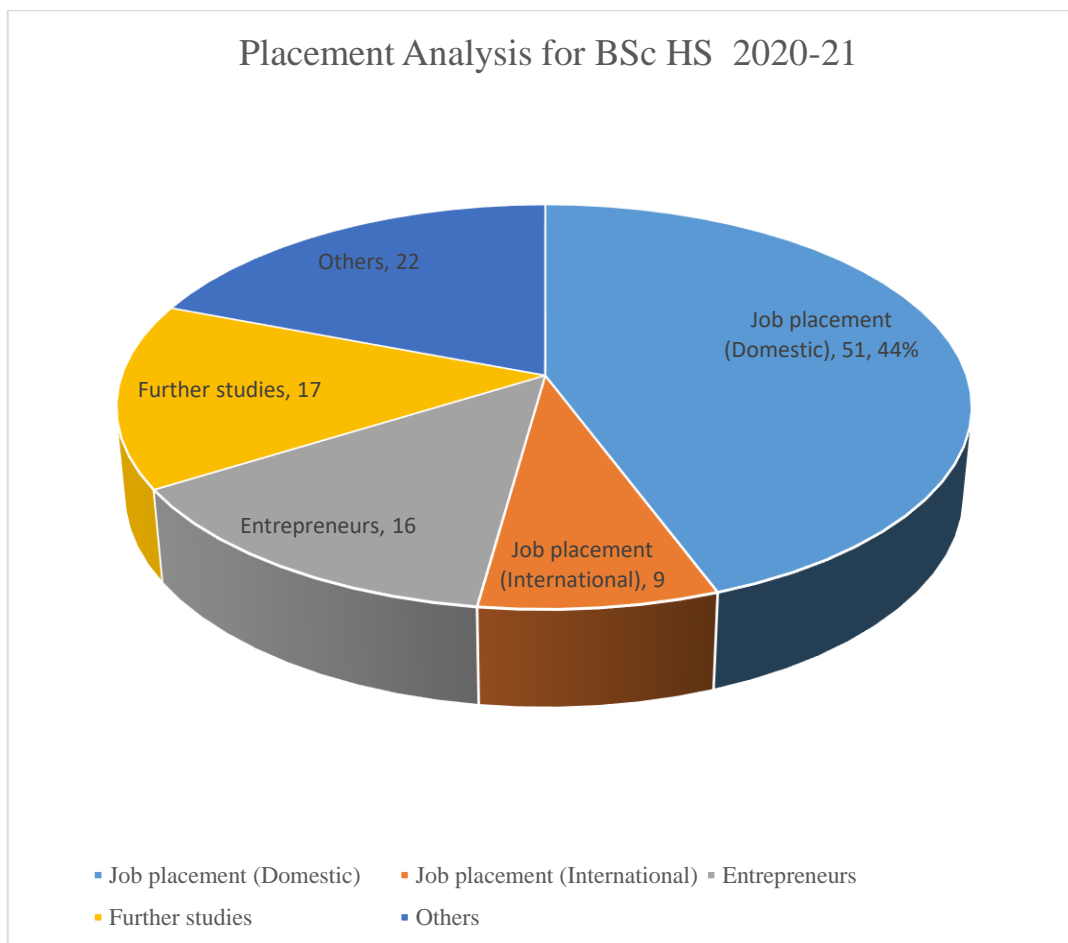

Placement Analysis for BSc HS 2020-21	
Particulars	Numbers
Batch strength	115
Job placement (Domestic)	51
Job placement (International)	9
Entrepreneurs	16
Further studies	17
Others	22

Prepared By
Ms. Chhavi Sahai

Checked By
Dr. Sameer Diwanji

Principal
Dr. Sonali Jadhav