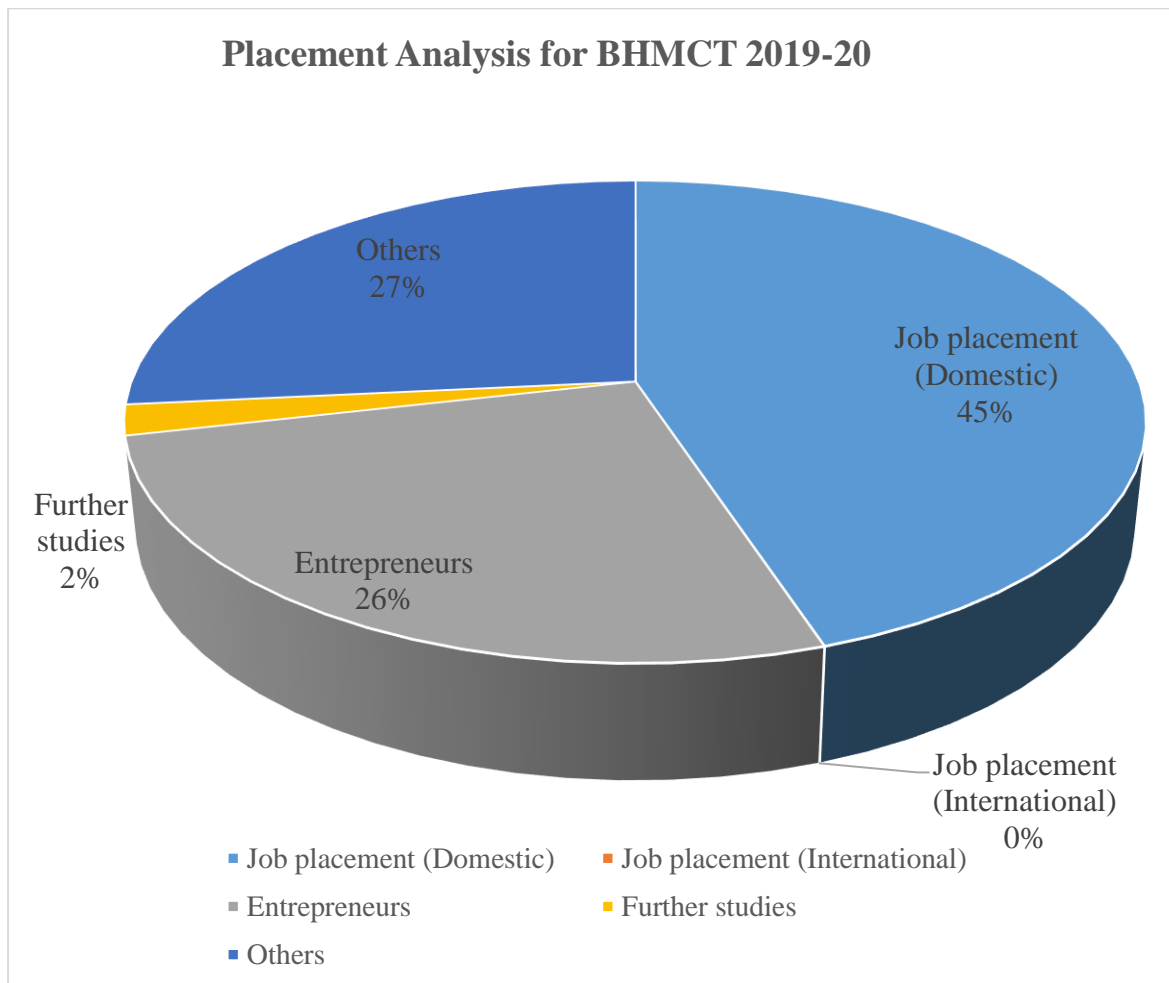

## Placement Analysis for 2019 -20

Placement Analysis for BHMCT 2019-20		
Particulars	Numbers	Percentage
<b>Batch strength</b>	<b>49</b>	<b>100%</b>
Job placement (Domestic)	22	45%
Job placement (International)	0	0%
Entrepreneurs	13	26%
Further studies	1	2%
Others	13	27%

\* Due to the current pandemic, the placement process is ongoing for the students who graduated in 2019-20

<b>Placement Analysis for BSc HS 2019-20</b>		
<b>Particulars</b>	<b>Numbers</b>	<b>Percentage</b>
<b>Batch strength</b>	<b>98</b>	<b>100%</b>
Job placement (Domestic)	<b>47</b>	<b>48%</b>
Job placement (International)	<b>0</b>	<b>0%</b>
Entrepreneurs	<b>4</b>	<b>4%</b>
Further studies	<b>1</b>	<b>1%</b>
Others	<b>46</b>	<b>47%</b>

\* Due to the current pandemic, the placement process is ongoing for the students who graduated in 2019-20