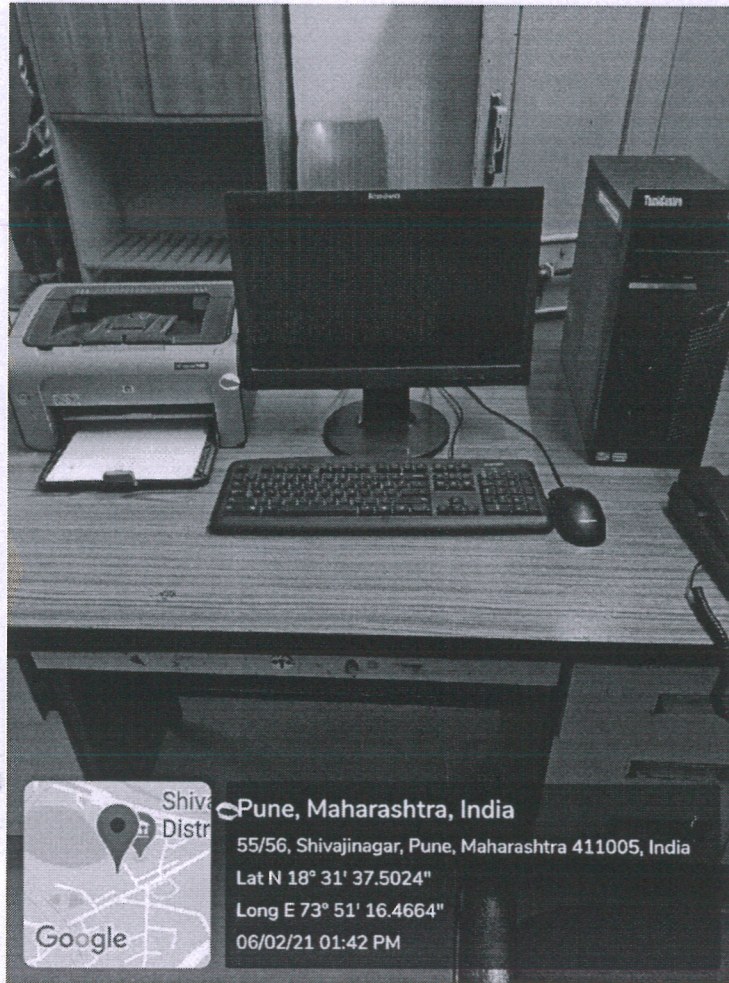

Location: Housekeeping Section

Nos	DSR No	Configuration
1	HMCT/12-13/COMP/DSR-8/120-1/9-9	Lenovo 3597AG4,i3/4 GB/DVD RW/500 GB HDD/18.5" TFT Screen, Keyboard mouse, Window 7