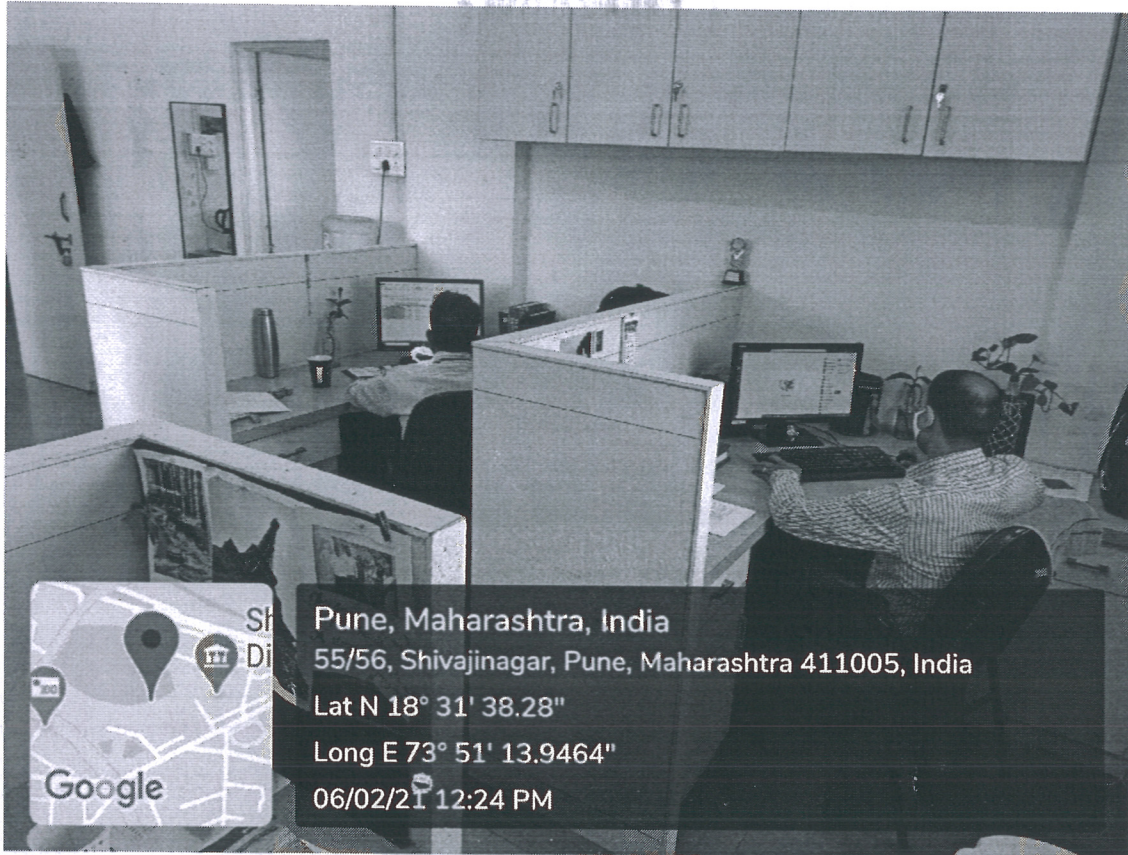

PRINCIPAL
AISSMS' COLLEGE OF HOTEL MANAGEMENT
AND CATERING TECHNOLOGY, PUNE-5.

Location: Faculty Room V

| Nos | DSR No | Configuration |
|-----|-----------------------------------|---|
| 1 | HMCT/12-13/COMP/DSR-8/120-1/9-4 | Lenovo 3597AG4,i3/4 GB/DVD RW/500 GB HDD/18.5" TFT Screen, Keyboard mouse, Window 7 |
| 2 | HMCT/19-20/COMP/DSR-8/169-1/5-1 | Lenovo Core i5/8 GB/1 TB HDD/19.5" Monitor, Keyboard mouse, Window 10 Pro |
| 3 | HMCT/14-15/COMP/DSR-8/129-1/28-17 | Lenovo Core i3/4 GB/DVD RW/500 GB HDD/19.5" LED Screen, Keyboard mouse, Window 8 |
| 4 | HMCT/10-11/COMP/DSR-8/105-1/10-5 | Lenovo Intel E7500 Core 2 Duo 2.93GHz CPU, 2 GB DDR2 Ram, 320 GB HDD, DVD RW, 18.5" TFT Screen, Keyboard mouse, windows Vista/ Window 7 Paper License |