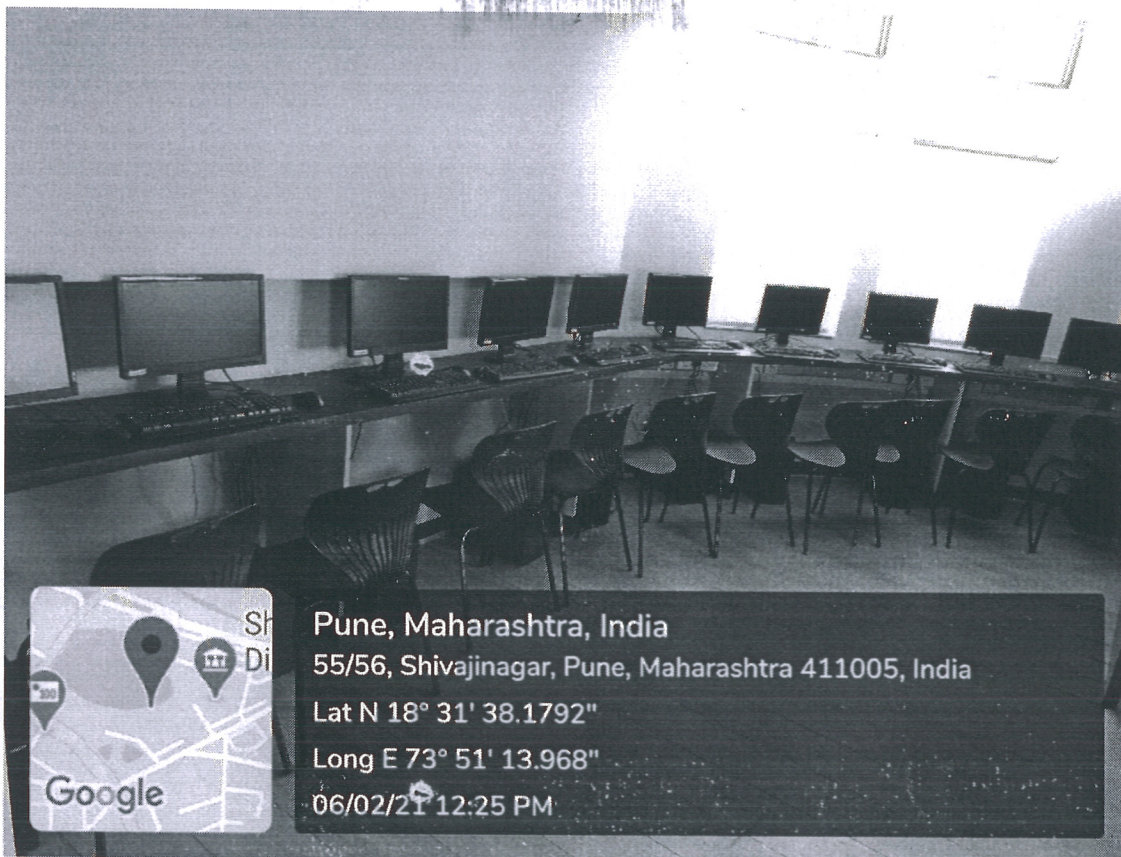

Location: **Front Office Lab**