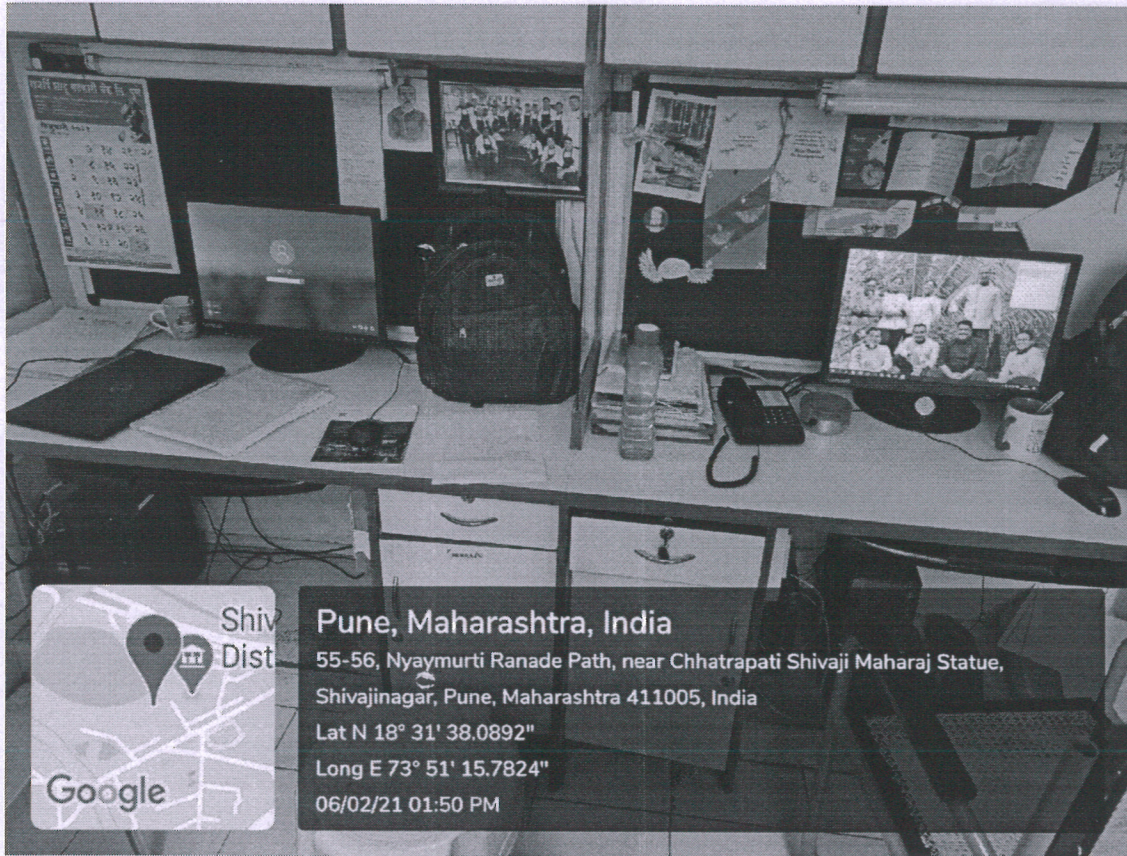

Nos	DSR No	Configuration
1	HMCT/17-18/COMP/DSR-8/159-1/8-8	Lenovo Core i3 7th Gen./8 GB/DVD RW/1 TB HDD/18.5" Monitor, Keyboard mouse, Window 10 Pro
2	HMCT/19-20/COMP/DSR-8/169-1/5-2	Lenovo Core i5/8 GB/1 TB HDD/19.5" Monitor, Keyboard mouse, Window 10 Pro