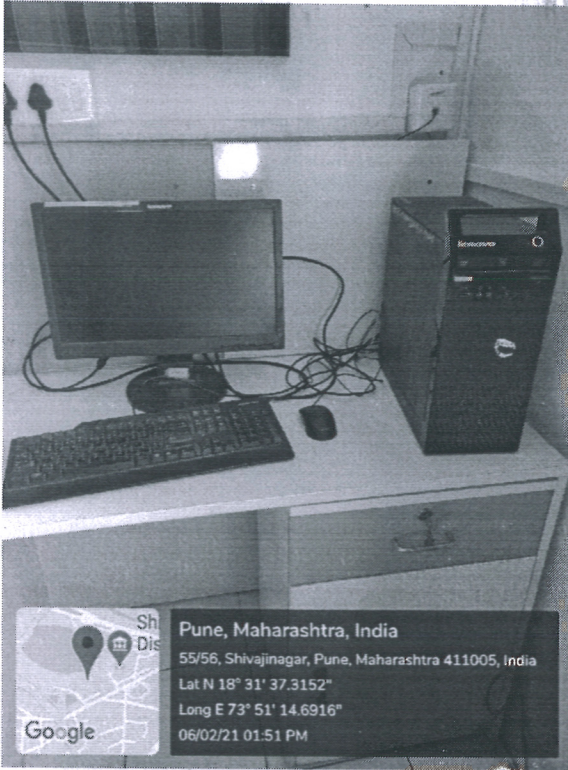

Location: **Faculty Room III**

Nos	DSR No	Configuration
1	HMCT/08-09/COMP/DSR-8/83-1/10-5	Wipro Intel 2.0GHz E2100CPU, Intel 945GC Chipset 1 GB Ram,160 GB HDD, DVD RW, 17" TFT Screen, Keyboard mouse, windows 7
2	HMCT/14-15/COMP/DSR-8/129-1/28-16	Lenovo Core i3/4 GB/DVD RW/500 GB HDD/19.5" LED Screen, Keyboard mouse, Window 8