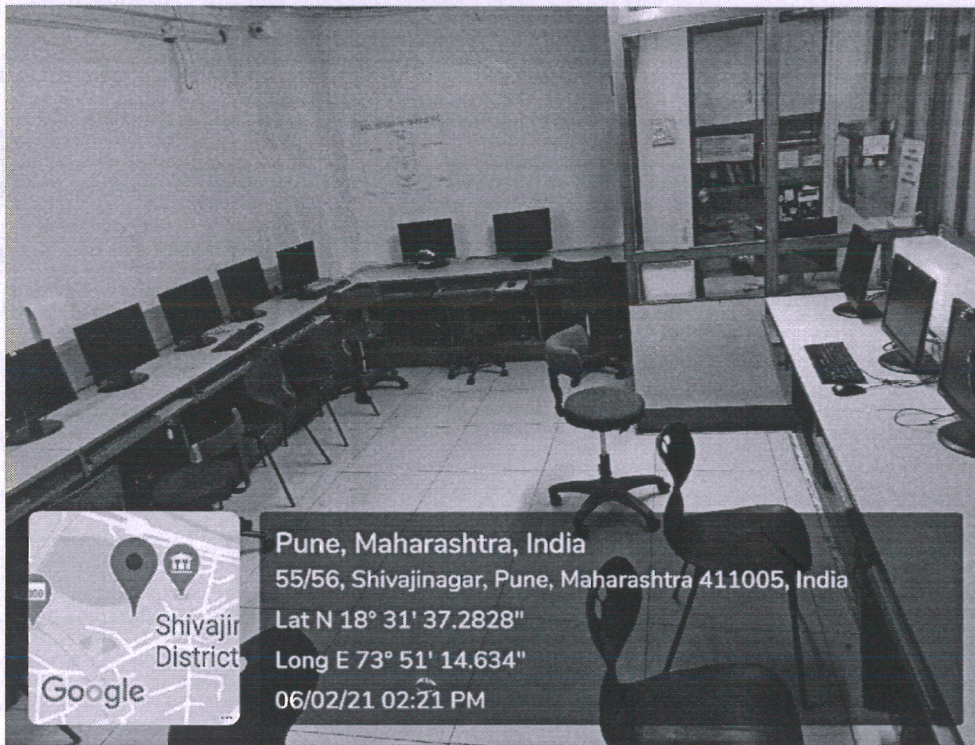

Computers used for Academic purpose with Geo-tagged photographs

Location: **Computer Laboratory**