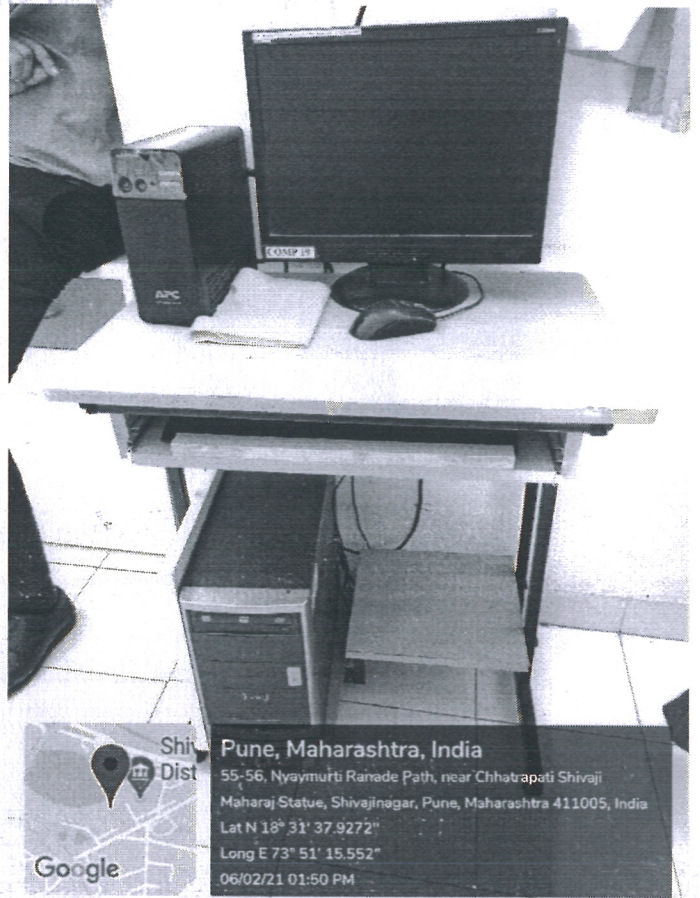

Location: **Faculty Room III**

Nos	DSR No	Configuration
1	HMCT/08-09/COMP/DSR-8/83-1/10-5	Wipro Intel 2.0GHz E2100CPU, Intel 945GC Chipset 1 GB Ram,160 GB HDD, DVD RW, 17" TFT Screen, Keyboard mouse, windows 7
2	HMCT/14-15/COMP/DSR-8/129-1/28-16	Lenovo Core i3/4 GB/DVD RW/500 GB HDD/19.5" LED Screen, Keyboard mouse, Window 8