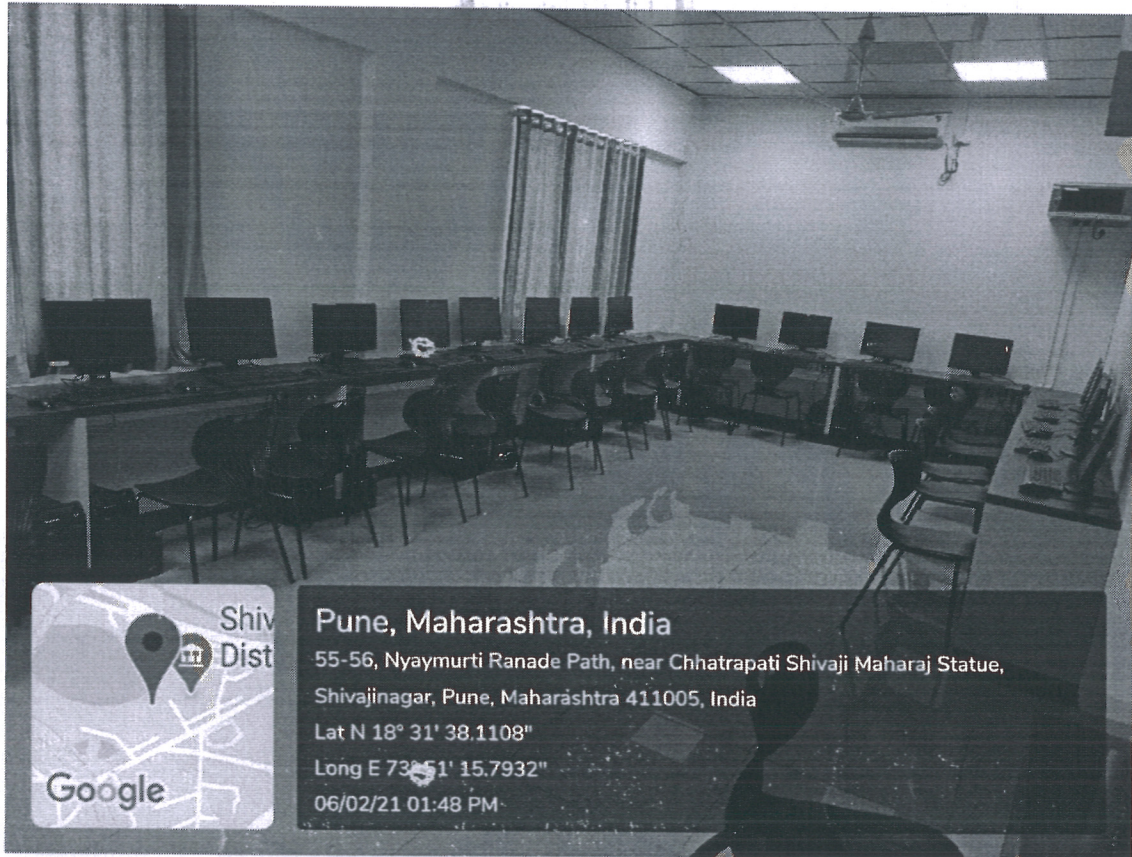

(Signature)
PRINCIPAL
A.S.S.M.S. COLLEGE OF HOTEL MANAGEMENT
AND CATERING TECHNOLOGY, PUNE-6.