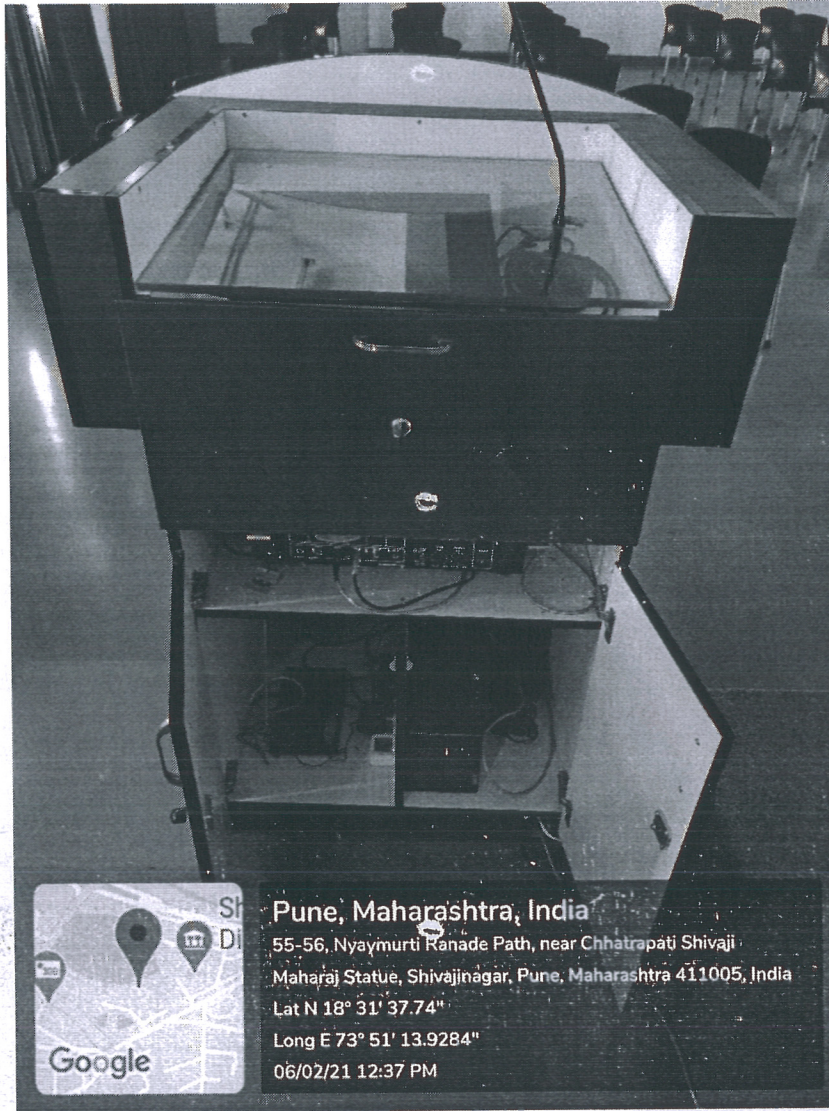

Location: Seminar Hall

Nos	DSR No	Configuration
1	HMCT/17-18/COMP/DSR-8/159-1/8-2	Lenovo Core i3 7th Gen./8 GB/DVD RW/1 TB HDD/18.5" Monitor, Keyboard mouse, Window 10 Pro