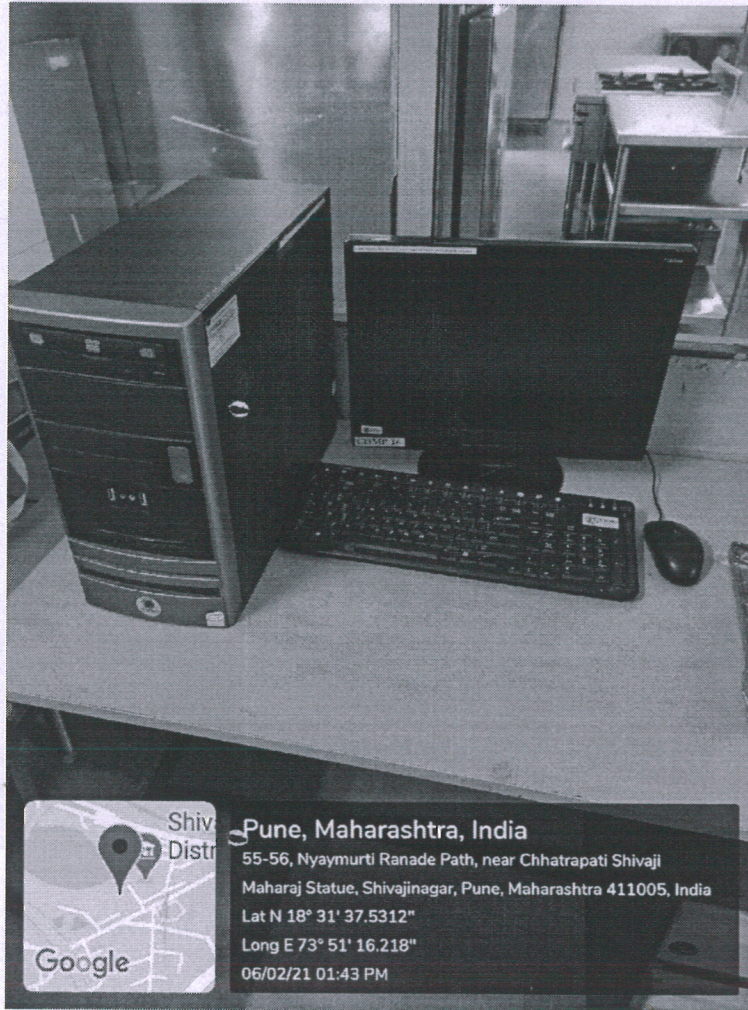

Location: Advanced Training Kitchen

Nos	DSR No	Configuration
1	HMCT/08-09/COMP/DSR-8/83-1/10-7	Wipro Intel 2.0GHz E2100CPU, Intel 945GC Chipset 1 GB Ram,160 GB HDD, DVD RW, 17" TFT Screen, Keyboard mouse, windows 7