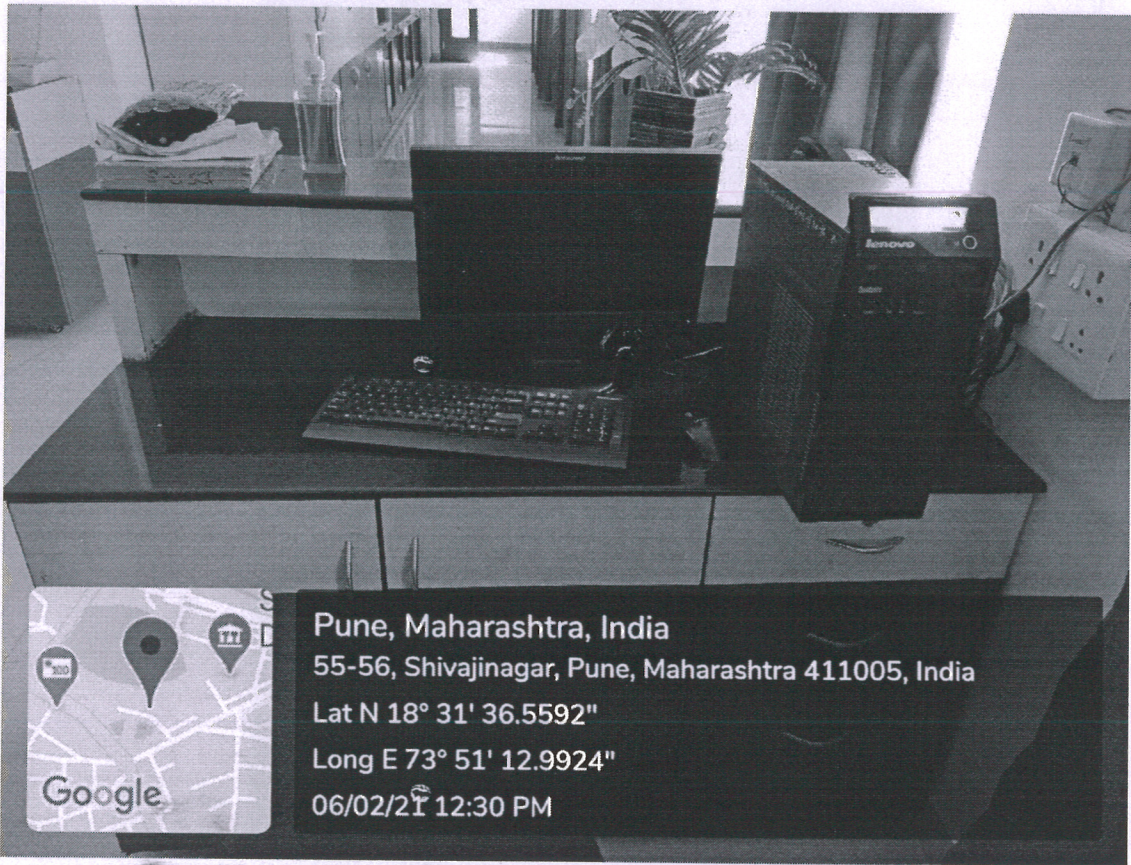

Location: The 2015 Section

Nos	DSR No	Configuration
1	HMCT/14-15/COMP/DSR-8/141-1/20-16	Lenovo Core i3/4 GB/DVD RW/500 GB HDD/18.5" Monitor, Keyboard mouse, Window 8